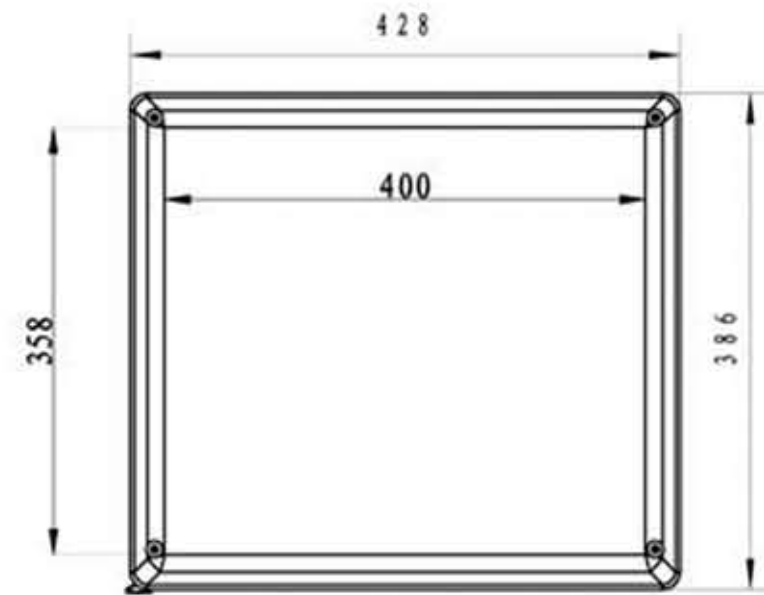

UPD60/BLACK/R600 Display Cooler

Product features:

- Double glass on four sides
- 2 adjustable wire shelves
- Glass door
- Internal LED light
- Black finish
- Ventilated cooling
- Adjustable feet

Adjustable shelves

Electronic thermostat

Technical data

Climate Class	4
Temperature Range, °C	2 to 12
Gross Volume, l.	60
Net. Volume, l.	58
External Dimensions, WxDxH	428x386x855
Internal Dimensions, WxDxH	400x346x460
Packing Dimensions, WxDxH	500x450x895
40'ft Container load, pcs.	230
Door	1 hinged glass
Shelves	2, 315x341
Exterior	Black finish, ABS
Interior	Black finish, ABS
Castors/Feet	4 adjustable feet
Lock	No
Voltage/Frequency, V/Hz.	220-240/50
Rated Input Power, W.	164
Energy Consumption. kWh/24h.	1.9
Gross Weight, kg.	32
Net. Weight, kg.	30
Noise Level, db(A)	42
Type of Cooling	Ventilated
Type of Defrost	Automatic
Type of Control	Electronic
Thermometer	Yes
Refrigerant	R600a
Charge, g.	38
Internal Light	LED

TEFCOLD Cool Products Worldwide	Date: 140413
Model: UPD60	Rev.: 01
Dimensions	Rev. by: rfj
Drawing no.:	