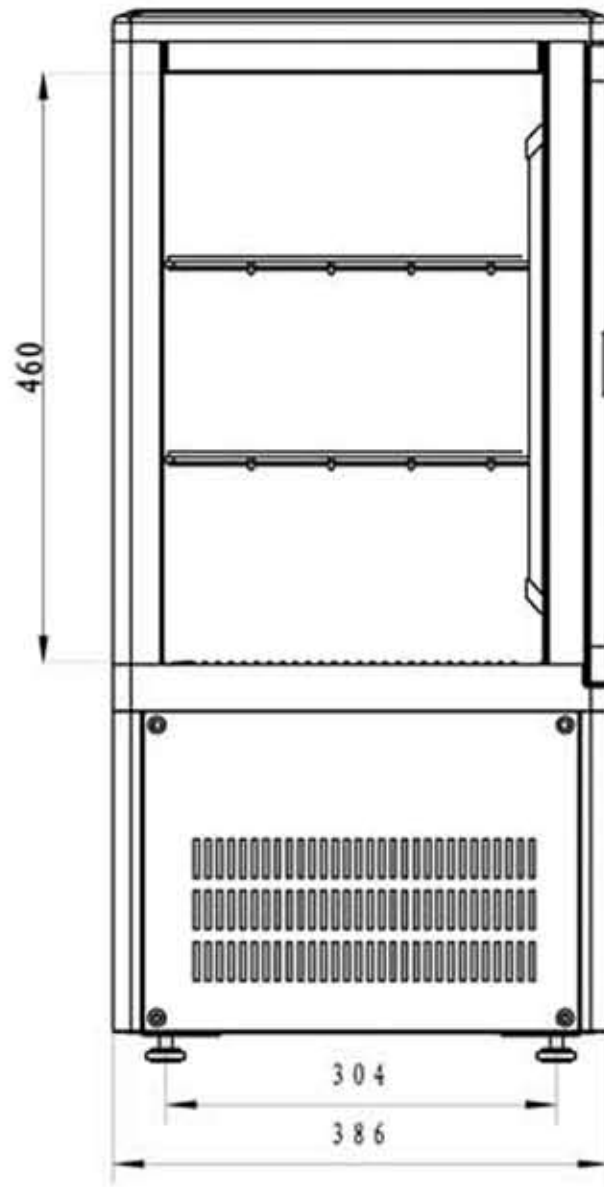

UPD60/BLACK/R600 Display Cooler

Product features:

- Double glass on four sides
- 2 adjustable wire shelves
- Glass door
- Internal LED light
- Black finish
- Ventilated cooling
- Adjustable feet

Adjustable shelves

Electronic thermostat

Technical data

Climate Class	4
Temperature Range, °C	2 to 12
Gross Volume, l.	60
Net. Volume, l.	58
External Dimensions, WxDxH	428x386x855
Internal Dimensions, WxDxH	400x346x460
Packing Dimensions, WxDxH	500x450x895
40'ft Container load, pcs.	230
Door	1 hinged glass
Shelves	2, 315x341
Exterior	Black finish, ABS
Interior	Black finish, ABS
Castors/Feet	4 adjustable feet
Lock	No
Voltage/Frequency, V/Hz.	220-240/50
Rated Input Power, W.	164
Energy Consumption. kWh/24h.	1.9
Gross Weight, kg.	32
Net. Weight, kg.	30
Noise Level, db(A)	42
Type of Cooling	Ventilated
Type of Defrost	Automatic
Type of Control	Electronic
Thermometer	Yes
Refrigerant	R600a
Charge, g.	38
Internal Light	LED

TEFCOLD Cool Products Worldwide	Date: 140413
Model: UPD60	Rev.: 01
Dimensions	Rev. by: rfj
Drawing no.:	