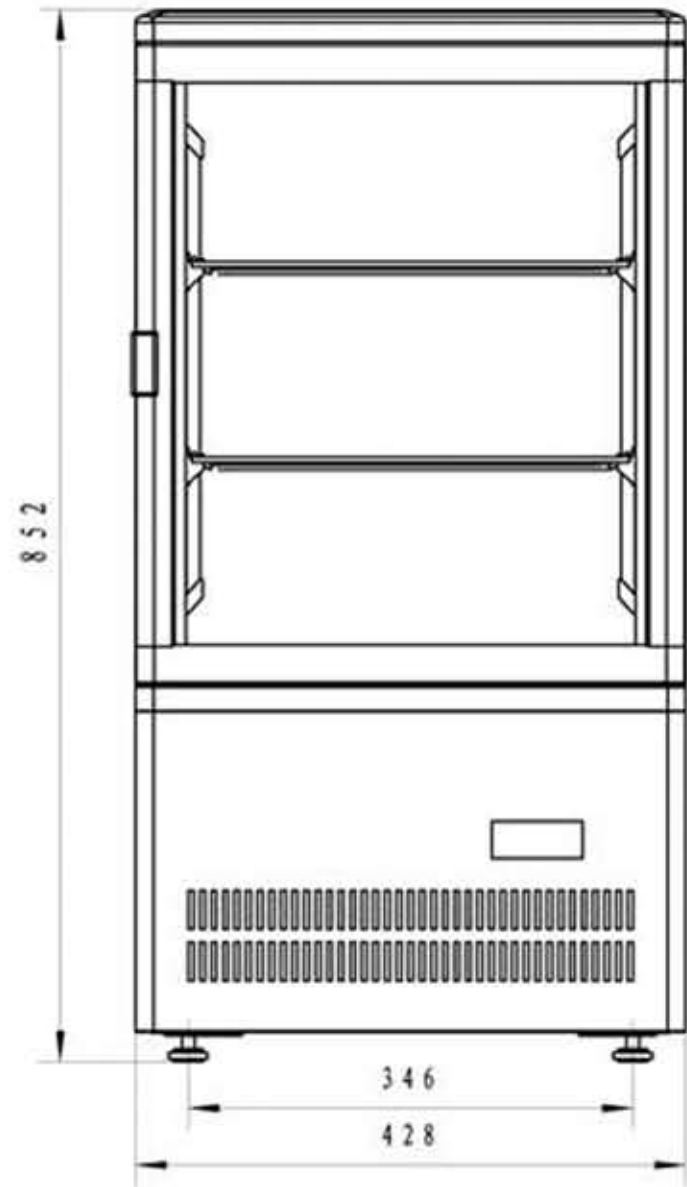

UPD60/BLACK/R600 Display Cooler

Product features:

- Double glass on four sides
- 2 adjustable wire shelves
- Glass door
- Internal LED light
- Black finish
- Ventilated cooling
- Adjustable feet

Adjustable shelves

Electronic thermostat

Technical data

Climate Class	4
Temperature Range, °C	2 to 12
Gross Volume, l.	60
Net. Volume, l.	58
External Dimensions, WxDxH	428x386x855
Internal Dimensions, WxDxH	400x346x460
Packing Dimensions, WxDxH	500x450x895
40'ft Container load, pcs.	230
Door	1 hinged glass
Shelves	2, 315x341
Exterior	Black finish, ABS
Interior	Black finish, ABS
Castors/Feet	4 adjustable feet
Lock	No
Voltage/Frequency, V/Hz.	220-240/50
Rated Input Power, W.	164
Energy Consumption. kWh/24h.	1.9
Gross Weight, kg.	32
Net. Weight, kg.	30
Noise Level, db(A)	42
Type of Cooling	Ventilated
Type of Defrost	Automatic
Type of Control	Electronic
Thermometer	Yes
Refrigerant	R600a
Charge, g.	38
Internal Light	LED

TEFCOLD Cool Products Worldwide	Date: 140413
Model: UPD60	Rev.: 01
Dimensions	Rev. by: rfj
Drawing no.:	