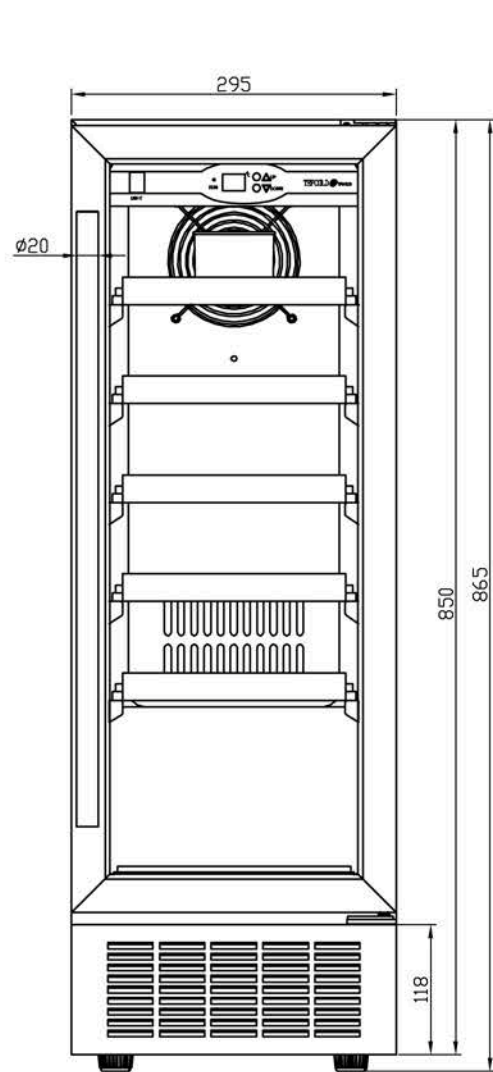

### Product features:

- 1 temperature zone
- 6 wooden shelves
- Stainless steel door frame and handle
- Reversible glass door
- Anti-vibration cooling system
- Charcoal filter

Wooden drawing shelves

Charcoal filter included

### Technical data

Climate Class	4
Temperature Range, °C	5 to 18
Capacity, 750 ml Bordeaux bottles	18
Gross Volume, l.	80
Net. Volume, l.	57
External Dimensions, WxDxH	295x570x860
Internal Dimensions, WxDxH	227x492x658
Packing Dimensions, WxDxH	340x650x920
40'ft Container load, pcs.	216
Door	1 hinged glass
Shelves	6 wooden
Exterior	Black
Interior	Black ABS
Castors/Feet	4 adjustable feet
Lock	No
Voltage/Frequency, V/Hz.	220-240/50
Rated Input Power, W.	90
Energy Consumption. kWh/24h.	0.5
Gross Weight, kg.	31
Net. Weight, kg.	29
Noise Level, db(A)	40
Type of Cooling	Fan assisted
Type of Defrost	Automatic
Type of Control	Electronic
Thermometer	Yes
Refrigerant	R600a
Charge, g.	25
Internal Light	LED