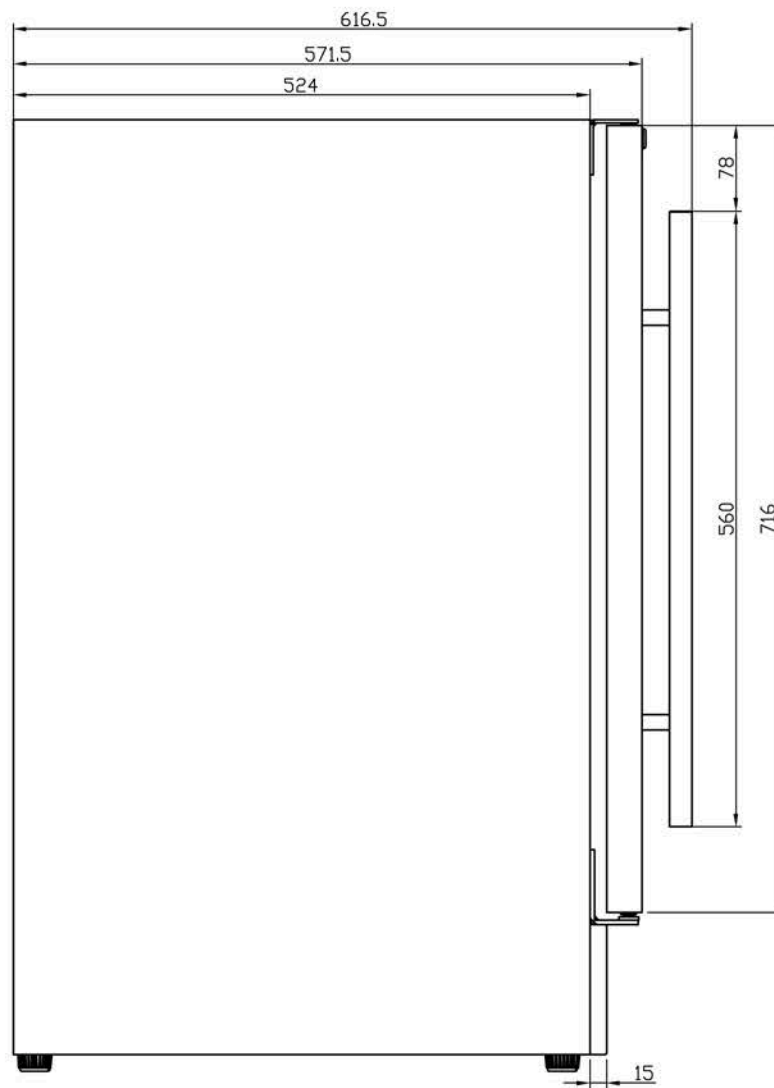

### Product features:

- 1 temperature zone
- 6 wooden shelves
- Stainless steel door frame and handle
- Reversible glass door
- Anti-vibration cooling system
- Charcoal filter

Wooden drawing shelves

Charcoal filter included

### Technical data

Climate Class	4
Temperature Range, °C	5 to 18
Capacity, 750 ml Bordeaux bottles	18
Gross Volume, l.	80
Net. Volume, l.	57
External Dimensions, WxDxH	295x570x860
Internal Dimensions, WxDxH	227x492x658
Packing Dimensions, WxDxH	340x650x920
40'ft Container load, pcs.	216
Door	1 hinged glass
Shelves	6 wooden
Exterior	Black
Interior	Black ABS
Castors/Feet	4 adjustable feet
Lock	No
Voltage/Frequency, V/Hz.	220-240/50
Rated Input Power, W.	90
Energy Consumption. kWh/24h.	0.5
Gross Weight, kg.	31
Net. Weight, kg.	29
Noise Level, db(A)	40
Type of Cooling	Fan assisted
Type of Defrost	Automatic
Type of Control	Electronic
Thermometer	Yes
Refrigerant	R600a
Charge, g.	25
Internal Light	LED