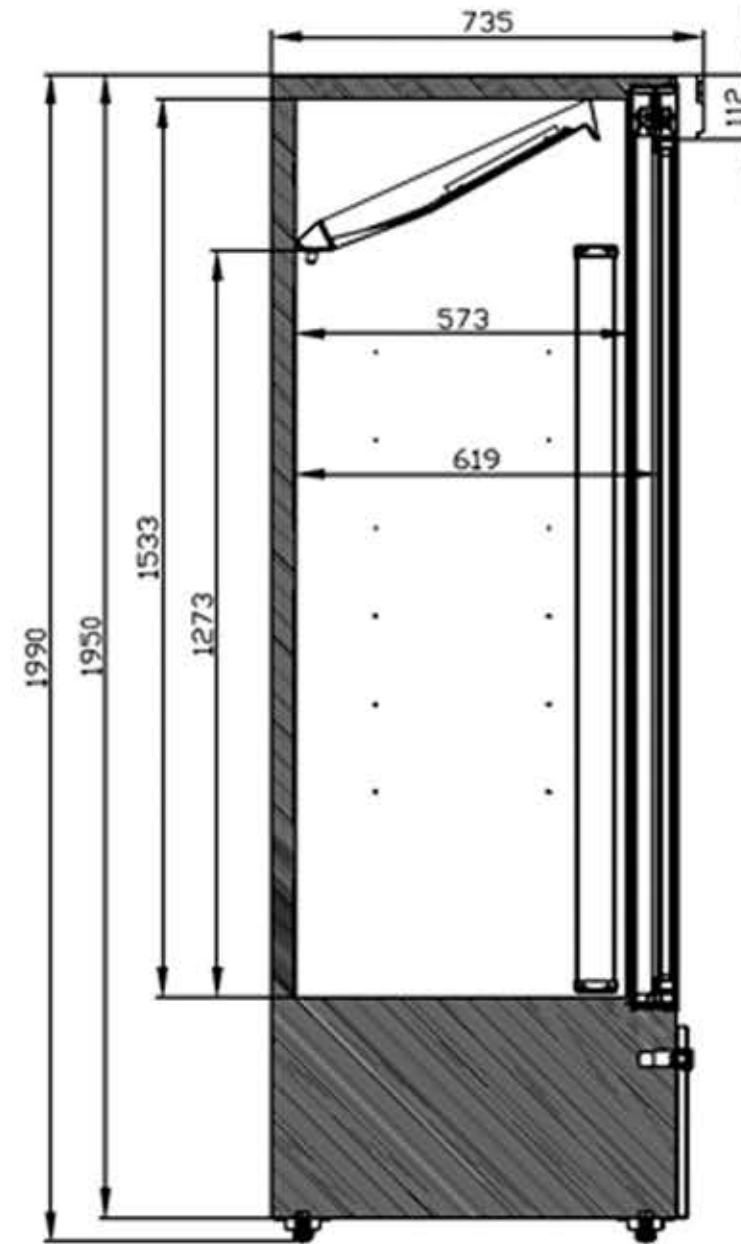

FS1202S Display Cooler

Product features:

- Ventilated cooling
- Internal vertical light
- Self-closing sliding glass doors
- 1 bottom shelf
- 4 adjustable shelves
- Powder coated inner liner
- Rollers and adjustable feet

Vertical internal light

Digital thermostat

Technical data

Climate Class	4
Temperature Range, °C	2 to 10
Gross Volume, l.	895
Net. Volume, l.	660
External Dimensions, WxDxH	1200x735x1990
Internal Dimensions, WxDxH	1090x573x1533
Packing Dimensions, WxDxH	1240x780x2160
40'ft Container load, pcs.	23
Door	2 self-closing sliding glass
Shelves	5, 1070x475
Exterior	White
Interior	Coated steel
Castors/Feet	4 rollers and 4 adjustable feet
Lock	No
Voltage/Frequency, V/Hz.	220-240/50
Rated Input Power, W.	740
Energy Consumption. kWh/24h.	10
Gross Weight, kg.	189
Net. Weight, kg.	174
Noise Level, db(A)	48
Type of Cooling	Ventilated
Type of Defrost	Automatic
Type of Control	Electronic
Thermometer	Yes
Refrigerant	R134a
Charge, g.	460
Internal Light	36 W Neon

TEFCOLD Cool Products Worldwide	Date: 151224
Model: FS1200S	Rev.: 03
Dimensions	Rev. by: rfj
Drawing no.:	