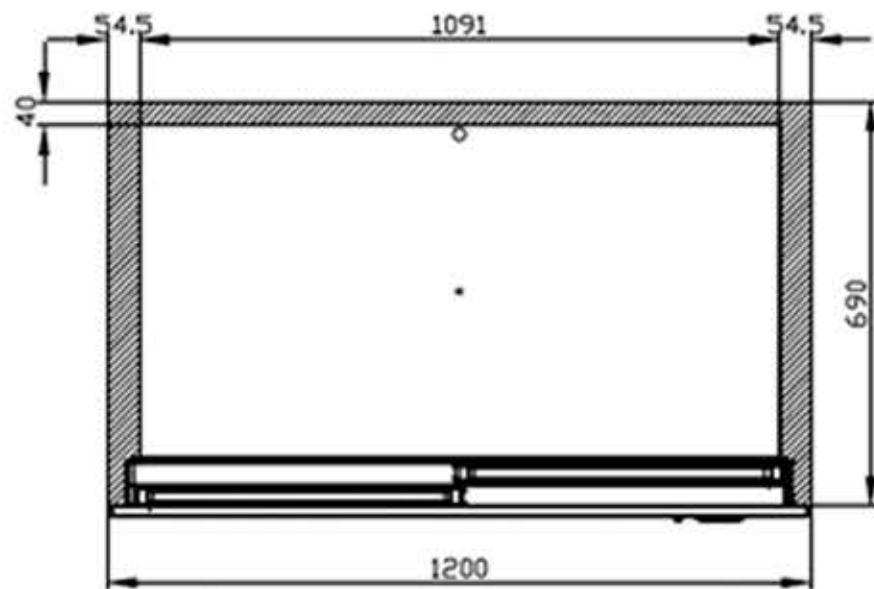

FS1202S Display Cooler

Product features:

- Ventilated cooling
- Internal vertical light
- Self-closing sliding glass doors
- 1 bottom shelf
- 4 adjustable shelves
- Powder coated inner liner
- Rollers and adjustable feet

Vertical internal light

Digital thermostat

Technical data

Climate Class	4
Temperature Range, °C	2 to 10
Gross Volume, l.	895
Net. Volume, l.	660
External Dimensions, WxDxH	1200x735x1990
Internal Dimensions, WxDxH	1090x573x1533
Packing Dimensions, WxDxH	1240x780x2160
40'ft Container load, pcs.	23
Door	2 self-closing sliding glass
Shelves	5, 1070x475
Exterior	White
Interior	Coated steel
Castors/Feet	4 rollers and 4 adjustable feet
Lock	No
Voltage/Frequency, V/Hz.	220-240/50
Rated Input Power, W.	740
Energy Consumption. kWh/24h.	10
Gross Weight, kg.	189
Net. Weight, kg.	174
Noise Level, db(A)	48
Type of Cooling	Ventilated
Type of Defrost	Automatic
Type of Control	Electronic
Thermometer	Yes
Refrigerant	R134a
Charge, g.	460
Internal Light	36 W Neon

TEFCOLD Cool Products Worldwide	Date: 151224
Model: FS1200S	Rev.: 03
Dimensions	Rev. by: rfj
Drawing no.:	