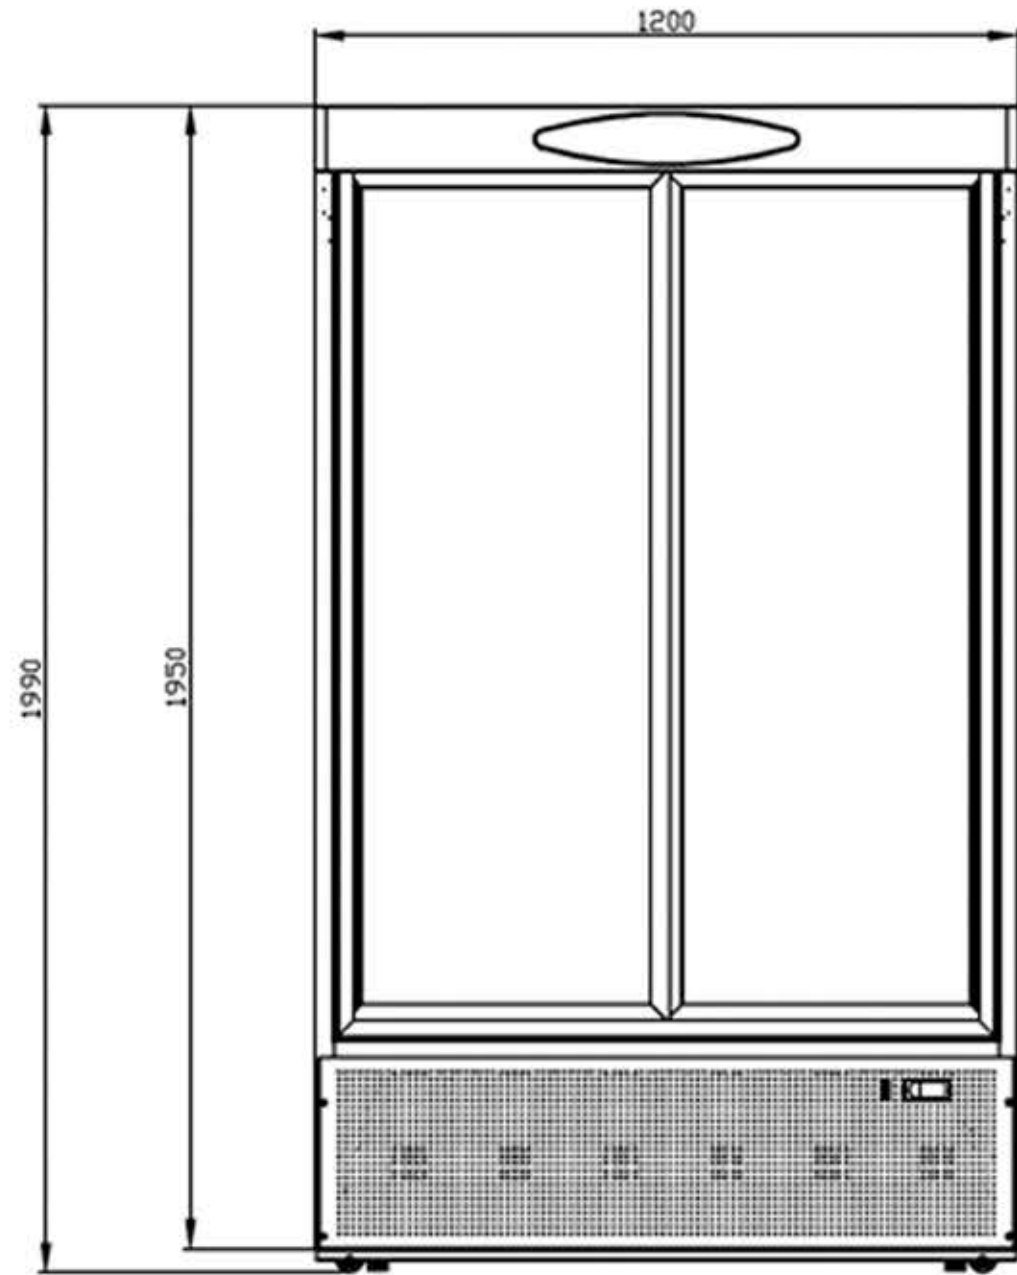

FS1202S Display Cooler

Product features:

- Ventilated cooling
- Internal vertical light
- Self-closing sliding glass doors
- 1 bottom shelf
- 4 adjustable shelves
- Powder coated inner liner
- Rollers and adjustable feet

Vertical internal light

Digital thermostat

Technical data

Climate Class	4
Temperature Range, °C	2 to 10
Gross Volume, l.	895
Net. Volume, l.	660
External Dimensions, WxDxH	1200x735x1990
Internal Dimensions, WxDxH	1090x573x1533
Packing Dimensions, WxDxH	1240x780x2160
40'ft Container load, pcs.	23
Door	2 self-closing sliding glass
Shelves	5, 1070x475
Exterior	White
Interior	Coated steel
Castors/Feet	4 rollers and 4 adjustable feet
Lock	No
Voltage/Frequency, V/Hz.	220-240/50
Rated Input Power, W.	740
Energy Consumption. kWh/24h.	10
Gross Weight, kg.	189
Net. Weight, kg.	174
Noise Level, db(A)	48
Type of Cooling	Ventilated
Type of Defrost	Automatic
Type of Control	Electronic
Thermometer	Yes
Refrigerant	R134a
Charge, g.	460
Internal Light	36 W Neon

TEFCOLD Cool Products Worldwide	Date: 151224
Model: FS1200S	Rev.: 03
Dimensions	Rev. by: rfj
Drawing no.:	