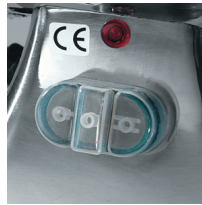

- Combi machine for grating and mincing.
- Made from diecasted polished aluminium.
- Ventilated motor.
- Galvanized steel drum.
- Oil-bath gear box.
- cast iron head and feeding worm . (Aisi 304 Stainless steel on demand).
- S/S plates and knives.
- Reverse (optional).
- CE version:  
 Safety microswitche on the lever.  
 24 volt controls and NVR device.
- Optional:  
 S/S drum.  
 Reverse.

Protection grate / standard s/steel drum

Optional push-button panel with reverse

Data sheet

Technical data

Model	TCG 22 E
Power	watt 800 - Hp 1,2
Power source	230-400V/50Hz
TC Output/h.	kg/10 min. 33
Standard plate	mm 4,5
A	mm 265
B	mm 190
C	mm 620
D	mm 300
E	mm 145
F	mm 455
G	mm 530
H	mm 570
Net weight	kg 25
Shipping	mm 340x620x420
Gross weight	kg 27
HS-CODE	84385000