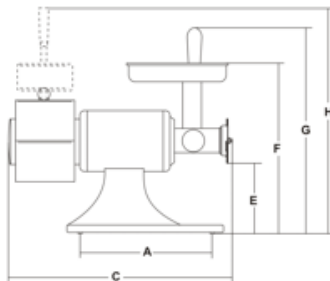

- Combi machine for grating and mincing.
- Made from diecasted polished aluminium.
- Ventilated motor.
- Galvanized steel drum.
- Oil-bath gear box.
- cast iron head and feeding worm . (Aisi 304 Stainless steel on demand).
- S/S plates and knives.
- Reverse (optional).
- CE version:  
 Safety microswitche on the lever.  
 24 volt controls and NVR device.
- Optional:  
 S/S drum.  
 Reverse.

Protection grate / standard s/steel drum

Optional push-button panel with reverse

Data sheet

Technical data

Model	TCG 22 E
Power	watt 800 - Hp 1,2
Power source	230-400V/50Hz
TC Output/h.	kg/10 min. 33
Standard plate	mm 4,5
A	mm 265
B	mm 190
C	mm 620
D	mm 300
E	mm 145
F	mm 455
G	mm 530
H	mm 570
Net weight	kg 25
Shipping	mm 340x620x420
Gross weight	kg 27
HS-CODE	84385000