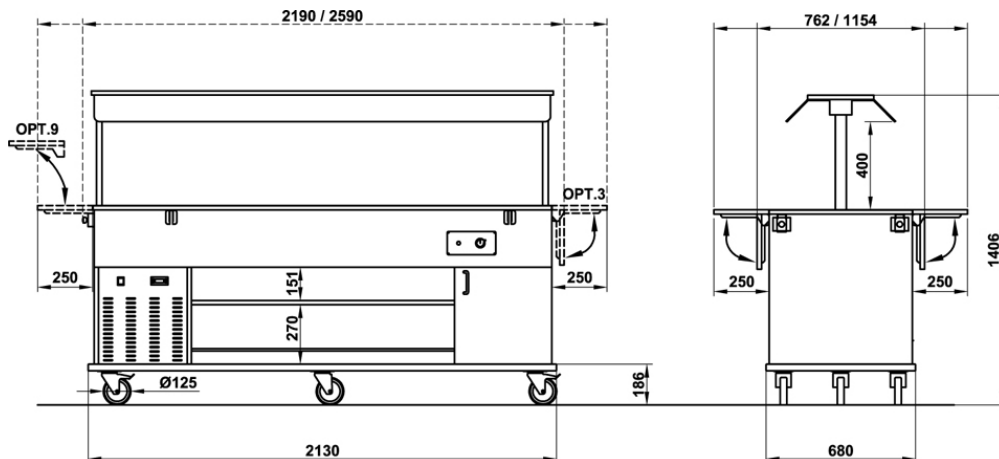

Optional/Options

OPT. 1 EROS 6

OPT. 3 IN-T