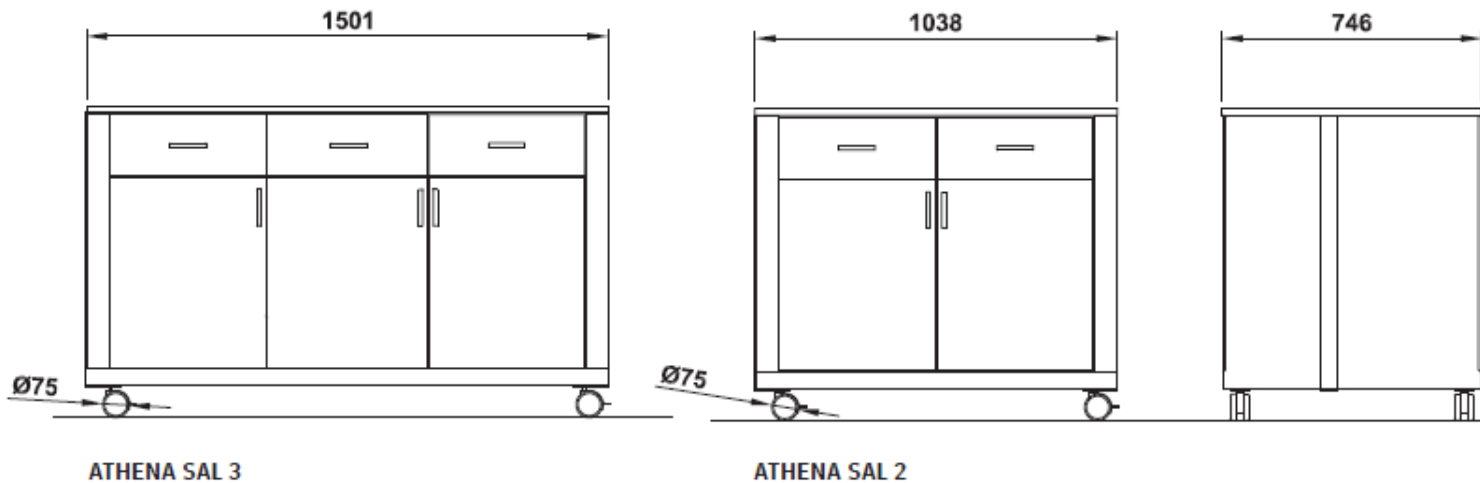

Neutral buffet to completion of the self-service line. Equipped with two drawers with inner adjustable dividers and two closed cupboards. Laminated wood structure. AISI 304 stainless steel top.

2

2

Ø75

2

2