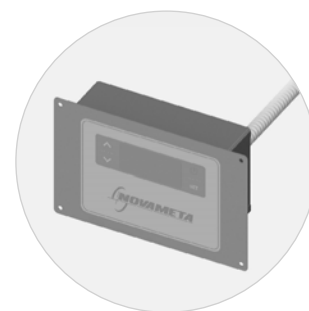

Length L, mm	Model	Input	Power
400	Z-UWPS1-40/60/14	3,3 A	750 W
500	Z-UWPS1-50/60/14	3,3 A	750 W
600	Z-UWPS1-60/60/14	3,3 A	750 W
700	Z-UWPS1-70/60/14	6,5 A	1500 W
800	Z-UWPS1-80/60/14	6,5 A	1500 W
900	Z-UWPS1-90/60/14	6,5 A	1500 W
1000	Z-UWPS1-100/60/14	9,8 A	2250 W
1100	Z-UWPS1-110/60/14	9,8 A	2250 W
1200	Z-UWPS1-120/60/14	9,8 A	2250 W
1300	Z-UWPS1-130/60/14	13 A	3000 W
1400	Z-UWPS1-140/60/14	13 A	3000 W
1500	Z-UWPS1-150/60/14	13 A	3000 W

Model:	Z-UWPS1
Working temperature:	+30 ... +85
Voltage/frequencies:	230-240 V / 50 Hz
Operating type:	Static

Tempered glass surface

BUILT-IN (flush with the table top)

Remote control
Easy-to-clean digital controller with adjustable temperature (+30 ... +85 °C)