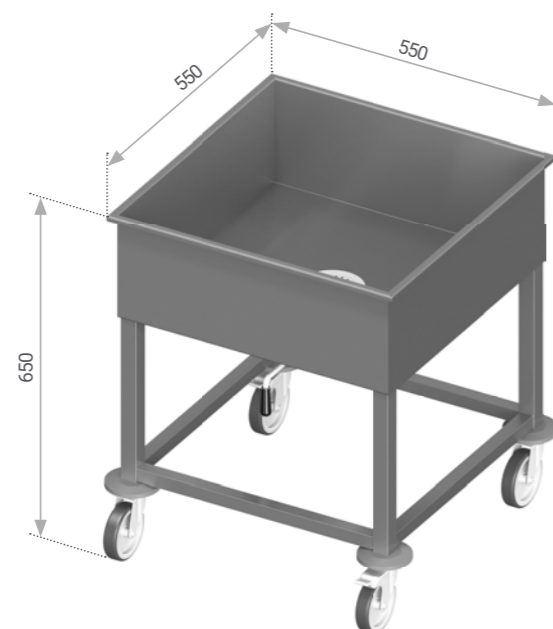

*Information icon* Different dimensions and configurations are available on request. Examples on page 5.30.

Length L, mm	Width B, mm	
	415	
415	Model	VTSM1-42/42/75

**STANDARD FEATURES**

HEAVY DUTY WELDED CONSTRUCTION  
DESIGNED FOR PLASTIC BAGS

Set of galvanized wheels Ø75 mm (4 pcs),  
2 pcs with brakes

**OPTIONAL FEATURES**

**Stainless steel lid and foot pedal**

Code: VTSM1-02.00 SB

**Lower trolley (height 695 mm)**

Code: H=695

TROLLEY FOR CUTLERY WITH VALVE

*Information icon* Different dimensions and configurations are available on request. Examples on page 5.30.

Length L, mm	Width B, mm	Dimensions of baskets, mm
	550	
550	Model	500 x 500
	VT11-55/55/65	

**STANDARD FEATURES**

HEAVY DUTY WELDED CONSTRUCTION  
DESIGNED FOR DISHWASHER BASKETS  
(500 x 500 mm)

Set of galvanized wheels Ø100 mm (4 pcs),  
2 pcs with brakes, plastic protecting bumpers

Valve

**OPTIONAL FEATURES**

**Slide**