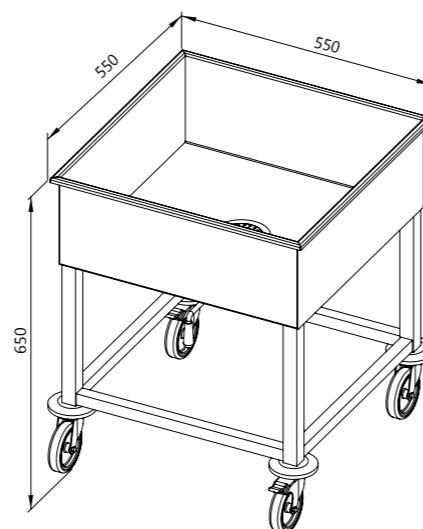

STANDARD FEATURES

HEAVY DUTY WELDED CONSTRUCTION
DESIGNED FOR PLASTIC BAGS

Set of wheels Ø75 mm (4 pcs),
2 pcs with stopping device
"Blickle" – Germany

LENGTH L, mm	WIDTH B, mm
415	415
Model	
415	VTSM1-42/42/75

ACCESSORIES

Stainless steel lid and foot pedal

Code: VTSM1-02.00 SB

TROLLEY FOR CUTLERY WITH VALVE

STANDARD FEATURES

HEAVY DUTY WELDED CONSTRUCTION
DESIGNED FOR DISHWASHER BASKETS
(500 x 500 mm)

Set of wheels Ø100 mm (4 pcs),
2 pcs with stopping device,
plastic protecting bumpers,
"Blickle" – Germany

LENGTH L, mm	WIDTH B, mm
550	550
Model	
550	VTI1-55/55/65

ACCESSORIES

Slide

Code: VTI-03.00 SB

Customised equipment is available. Examples on last pages.