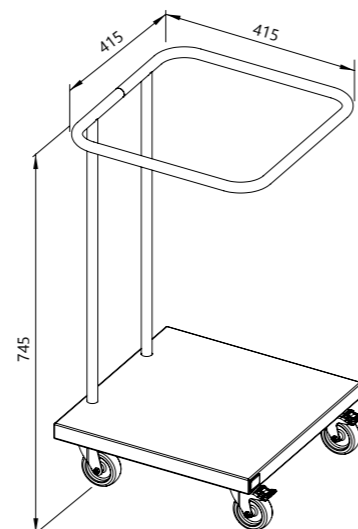

STANDARD FEATURES

HEAVY DUTY WELDED CONSTRUCTION
DESIGNED FOR PLASTIC BAGS

Set of wheels Ø75 mm (4 pcs),
2 pcs with stopping device
"Blickle" – Germany

LENGTH L, mm	WIDTH B, mm
415	415
Model	
415	VTSM1-42/42/75

ACCESSORIES

Stainless steel lid and foot pedal

Code: VTSM1-02.00 SB

TROLLEY FOR CUTLERY WITH VALVE

STANDARD FEATURES

HEAVY DUTY WELDED CONSTRUCTION
DESIGNED FOR DISHWASHER BASKETS
(500 x 500 mm)

Set of wheels Ø100 mm (4 pcs),
2 pcs with stopping device,
plastic protecting bumpers,
"Blickle" – Germany

LENGTH L, mm	WIDTH B, mm
550	550
Model	
550	VTI1-55/55/65

ACCESSORIES

Slide

Code: VTI-03.00 SB

Customised equipment is available. Examples on last pages.