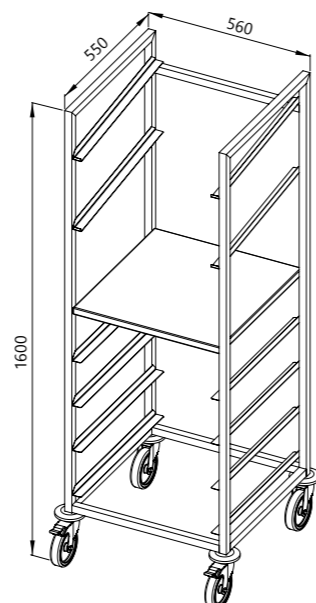

TROLLEY FOR DISHWASHER BASKETS WITH PLATE SHELF

LENGTH L, mm	WIDTH B, mm
550	560
Model	
560	VTBL7-56/55/160

STANDARD FEATURES

HYGIENIC TYPE OF WELDING

Set of wheels Ø125 mm (4 pcs),
2 pcs with stopping device,
plastic protecting bumpers,
"Blickle" – Germany

Customised equipment is available. Examples on last pages.

TROLLEY FOR DISHWASHER BASKETS WITH 2 PLATE SHELVES

LENGTH L, mm	WIDTH B, mm
550	565
Model	
565	VTBL4-57/55/109

STANDARD FEATURES

HYGIENIC TYPE OF WELDING

Set of wheels Ø125 mm (4 pcs),
2 pcs with stopping device,
plastic protecting bumpers,
"Blickle" – Germany

Customised equipment is available. Examples on last pages.