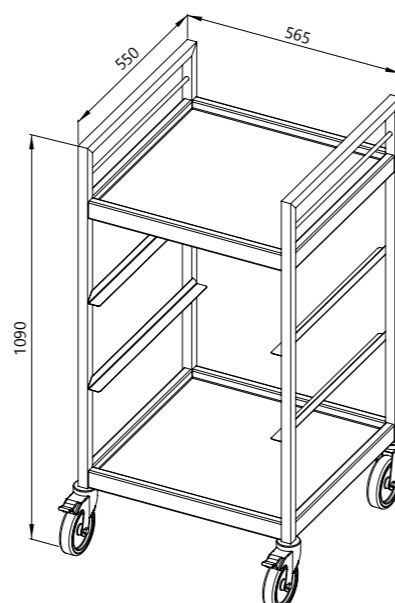

TROLLEY FOR DISHWASHER BASKETS WITH PLATE SHELF

LENGTH L, mm	WIDTH B, mm
550	560
Model	
560	VTBL7-56/55/160

STANDARD FEATURES

HYGIENIC TYPE OF WELDING

Set of wheels Ø125 mm (4 pcs),
2 pcs with stopping device,
plastic protecting bumpers,
"Blickle" – Germany

Customised equipment is available. Examples on last pages.

TROLLEY FOR DISHWASHER BASKETS WITH 2 PLATE SHELVES

LENGTH L, mm	WIDTH B, mm
550	565
Model	
565	VTBL4-57/55/109

STANDARD FEATURES

HYGIENIC TYPE OF WELDING

Set of wheels Ø125 mm (4 pcs),
2 pcs with stopping device,
plastic protecting bumpers,
"Blickle" – Germany

Customised equipment is available. Examples on last pages.