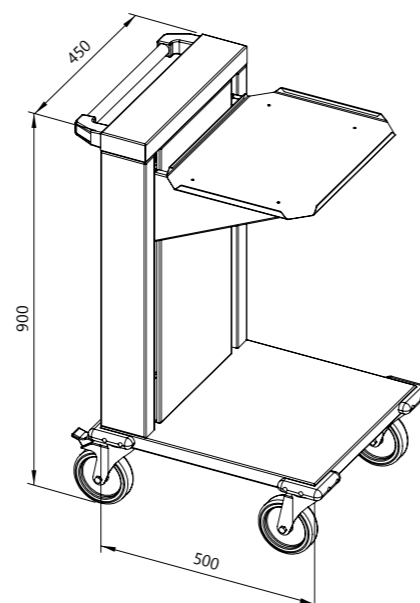

AISI 304

Model	Dimensions of baskets (mm)	Amount of baskets	Max load (kg)
VTBD1-52/63/90	500 x 500 x 100	5	50

DESIGNED FOR DISHWASHER BASKETS  
(500 x 500 mm)

## STANDARD FEATURES

Protecting bumpers.  
Set of wheels Ø125 mm (4 pcs),  
2 pcs with stopping device  
"Blickle" – Germany

Easily removable back panel  
for spring adjustment

Ergonomic stainless steel handle

# DISPENSER TROLLEY FOR TRAYS

AISI 304

Model	Dimensions of tray (mm)	Amount of trays	Max load (kg)
VTTD1-45/50/90	430 x 330	100	50

DESIGNED FOR TRAYS  
(430 x 330 mm)