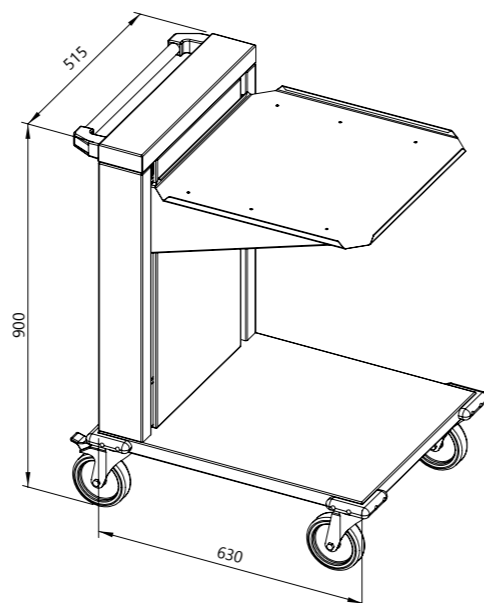

AISI 304

Model	Dimensions of baskets (mm)	Amount of baskets	Max load (kg)
VTBD1-52/63/90	500 x 500 x 100	5	50

DESIGNED FOR DISHWASHER BASKETS  
(500 x 500 mm)

## STANDARD FEATURES

Protecting bumpers.  
Set of wheels Ø125 mm (4 pcs),  
2 pcs with stopping device  
"Blickle" – Germany

Easily removable back panel  
for spring adjustment

Ergonomic stainless steel handle

# DISPENSER TROLLEY FOR TRAYS

AISI 304

Model	Dimensions of tray (mm)	Amount of trays	Max load (kg)
VTTD1-45/50/90	430 x 330	100	50

DESIGNED FOR TRAYS  
(430 x 330 mm)