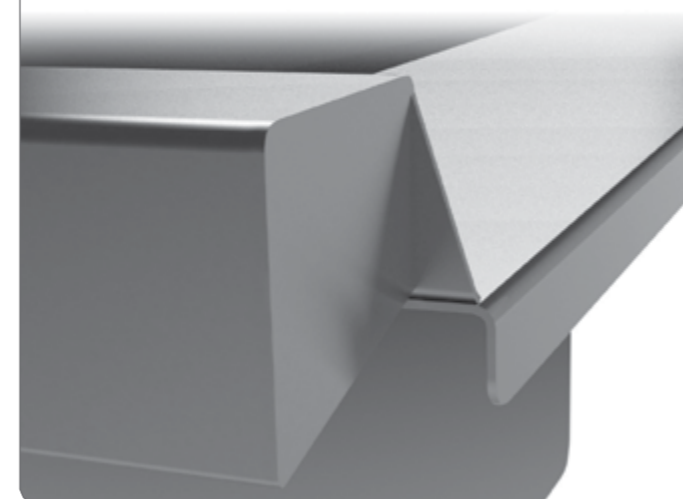

LENGTH L, mm	WIDTH B, mm	
	700 Model	800 Model
800	PV1-PRO-80/70/90	PV1-PRO-80/80/90
900	PV1-PRO-90/70/90	PV1-PRO-90/80/90
1000	PV1-PRO-100/70/90	PV1-PRO-100/80/90
1100	PV1-PRO-110/70/90	PV1-PRO-110/80/90
1200	PV1-PRO-120/70/90	PV1-PRO-120/80/90
1300	PV1-PRO-130/70/90	PV1-PRO-130/80/90
1400	PV1-PRO-140/70/90	PV1-PRO-140/80/90
1500	PV1-PRO-150/70/90	PV1-PRO-150/80/90

STANDARD FEATURES

CONNECTION TO ALL TYPES OF DISHWASHERS AVAILABLE

With or without upstand (height 130 mm) (all options on the last page)

Sink with drain grooves for water run-off

Adjustable stainless steel feet (amplitude 65 mm)