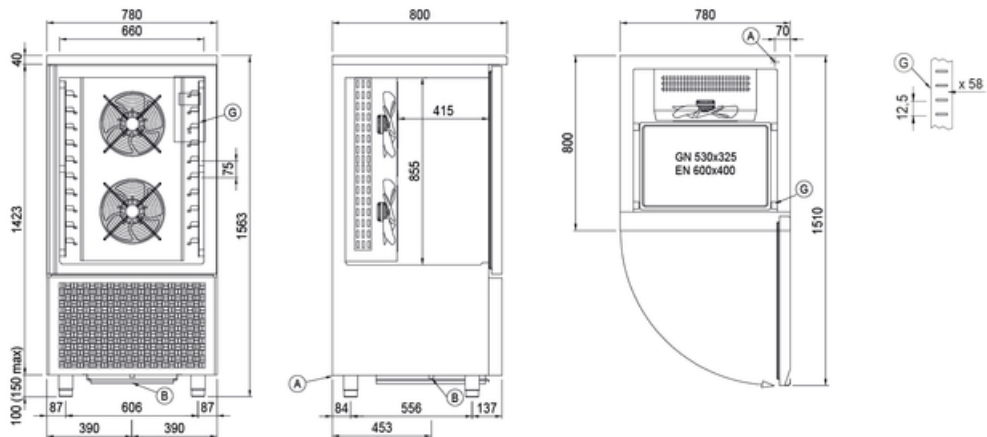

Client _____ Quantity _____
 Project _____ Position _____

Modi Up Blast Chiller

Model: W10U

Cod: W11103000001

Technical data

Top:	4 cm thickness
Gross capacity:	367 lt
Temperature range:	-40°+10°C
Ventilation range:	25% - 100%
Humidifier:	Non disponibile
Refrigerant unit:	Plug-In
Yield +90 / +3:	50 Kg
Yield +90 / -18:	40 Kg
Climate class:	5
Cooling gas:	R452A
Defrost:	Hot gas
Valve:	Electronic expansion valve
Dimensions:	780×800×1563 mm
Packing dimensions:	875×915×1600 mm
Gross weight:	190 Kg
Voltage:	400-415 V - 50-60 Hz
Total rate:	4120 W
Absorbed Current:	7,91 A
Cooling capacity:	5440 W*
*:	Evap. -10°C Cond. +45°C

*The installation requires a kit for the replacement of the racks

Technical draw

A: Power supply cable outlet

B: Condensation water drain

G: Racks pitch