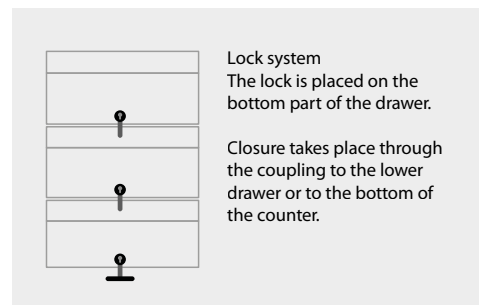

	1 door	2 doors	3 doors	4 doors
 <p>Lock with key for drawer 1/2 + 1/2</p>	■	■	■	■
 <p>Lock with key for drawer 1/3 + 1/3 + 1/3</p>	■	■	■	■
 <p>Lock with key for drawer 1/3 + 2/3</p>	■	■	■	■
 <p>Glass door for -2°+8°C versions, h 710 and 760, 1 door*</p>	■	■	■	■
 <p>Adjustable height of feet 145/195 mm, 1 piece Cod: M021145020</p>	■	■	■	■
 <p>4 Swivel and brake castors, h 128 mm** Cod: O44400002001</p>	■	■	■	—
<p>6 Swivel and brake castors, h 128 mm Cod: O44600002001</p>	—	—	—	■
 <p>RAL customisable colouring</p>	■	■	■	■
 <p>Brackets for GN pans for drawer Cod: L223488086</p>	■	■	■	■
 <p>GN1/2 container + lids kit for drawer, h 150 mm Cod: O34412015001</p>	■	■	■	■
 <p>GN1/3 container + lids kit for drawer, h 150 mm Cod: O34413015001</p>	■	■	■	■
 <p>Bottles shelf, stainless steel coating for GN1/1 shelf Cod: O261325530</p>	■	■	■	■
 <p>Stainless steel shelf GN1/1 Cod: O241325530</p>	■	■	■	■

* Available on request for other heights.
** Not available for 1 door remote versions.

■ available
— not available