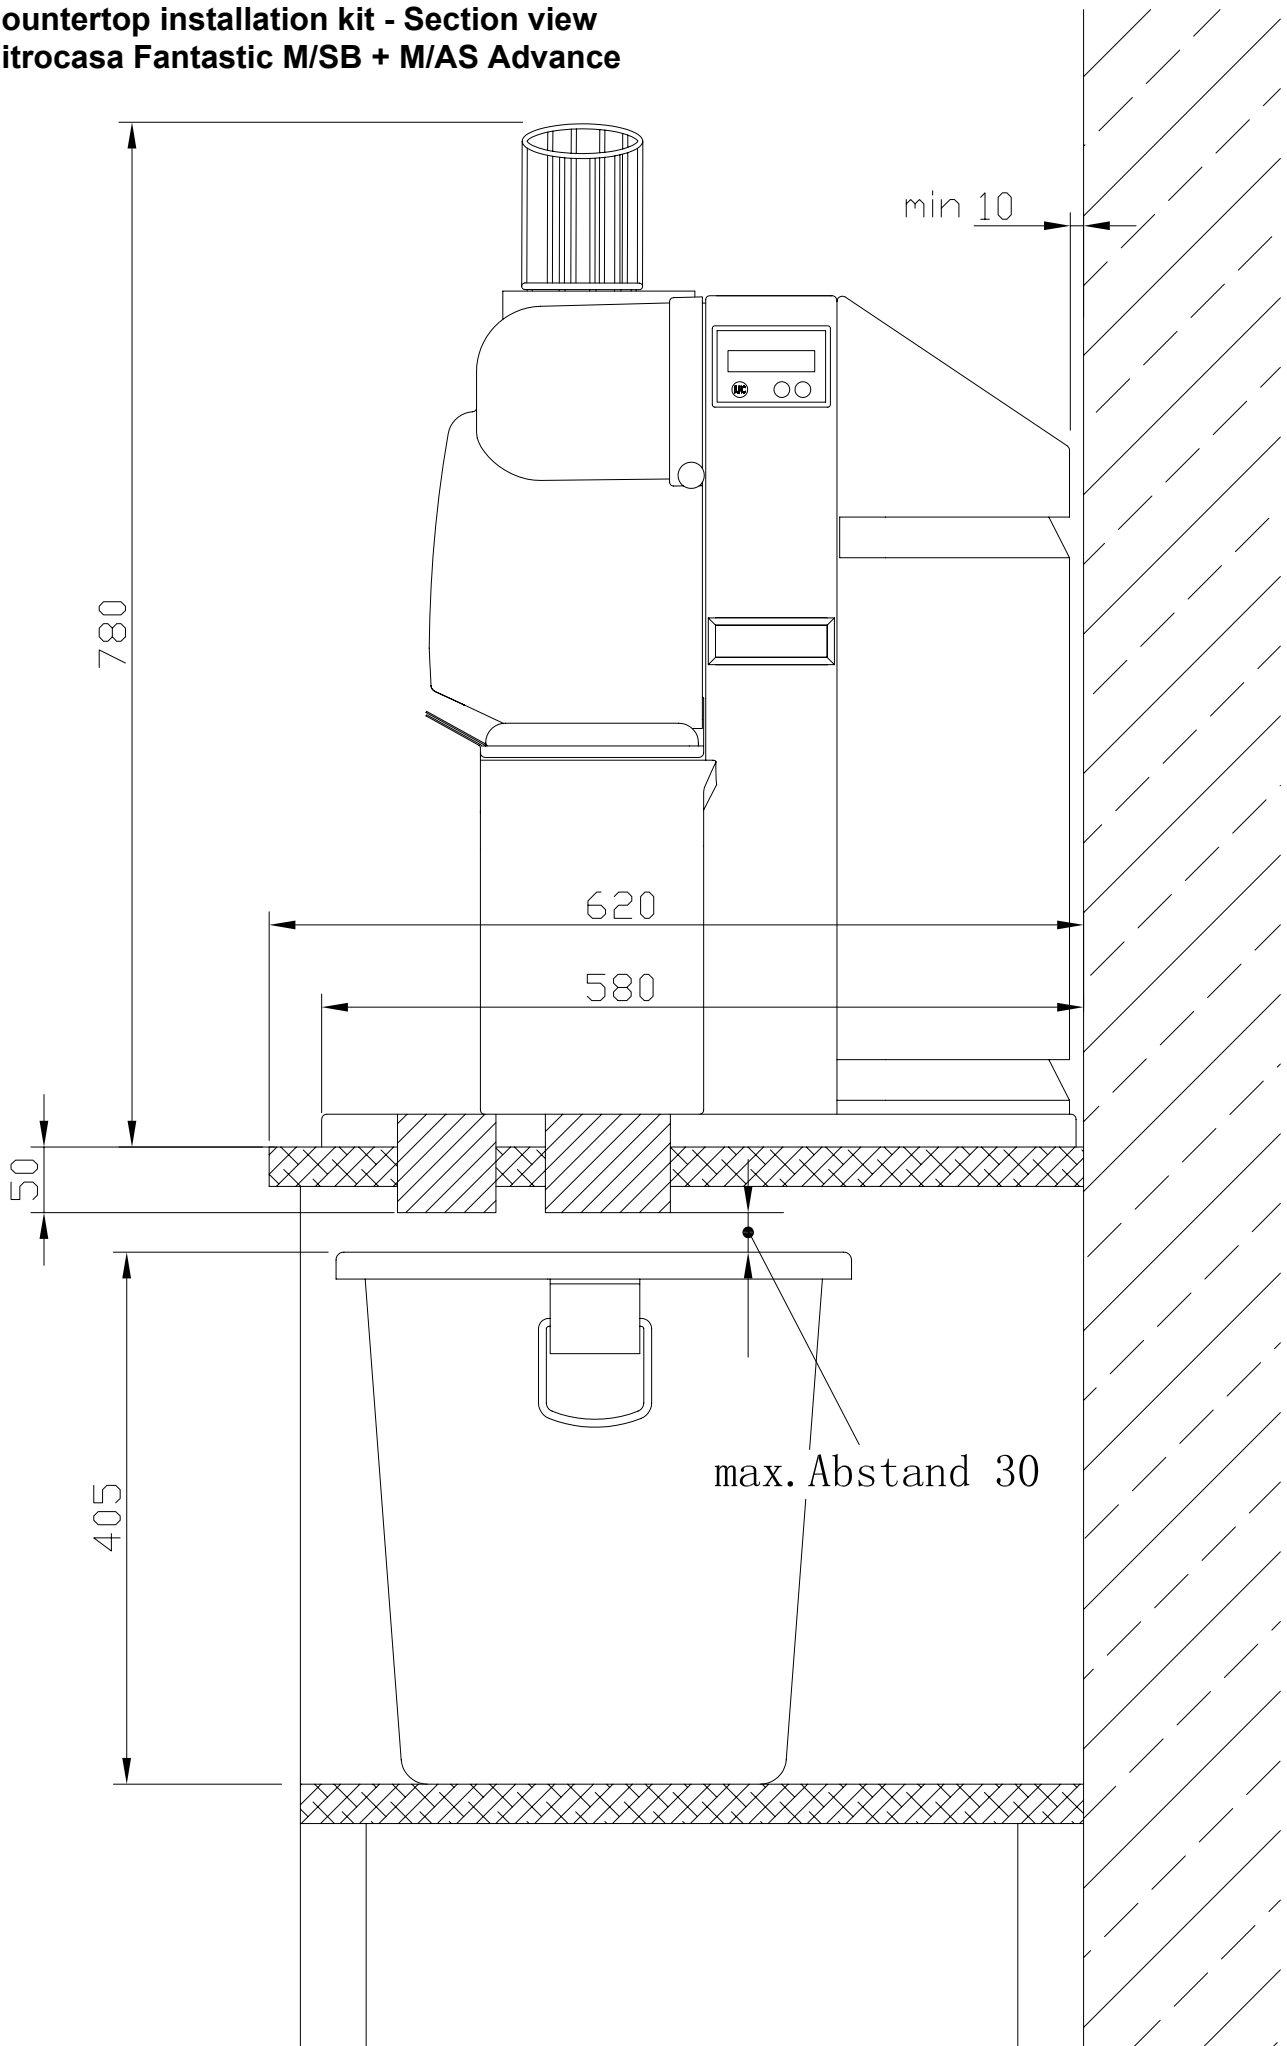

Extra space only needed for
 40.000-ADV Fantastic F/Digi ADV
 40.500-ADV Fantastic F/SB ADV
 40.500-eX Fantastic eXpress

60.000-ADV Fantastic M/AS ADV
 60.500-ADV Fantastic M/SB ADV
 60.500-iM Fantastic iMpress

Blue area to be cut out

Countertop installation kit - Section view
Citrocasa Fantastic M/SB + M/AS Advance

Unit: mm