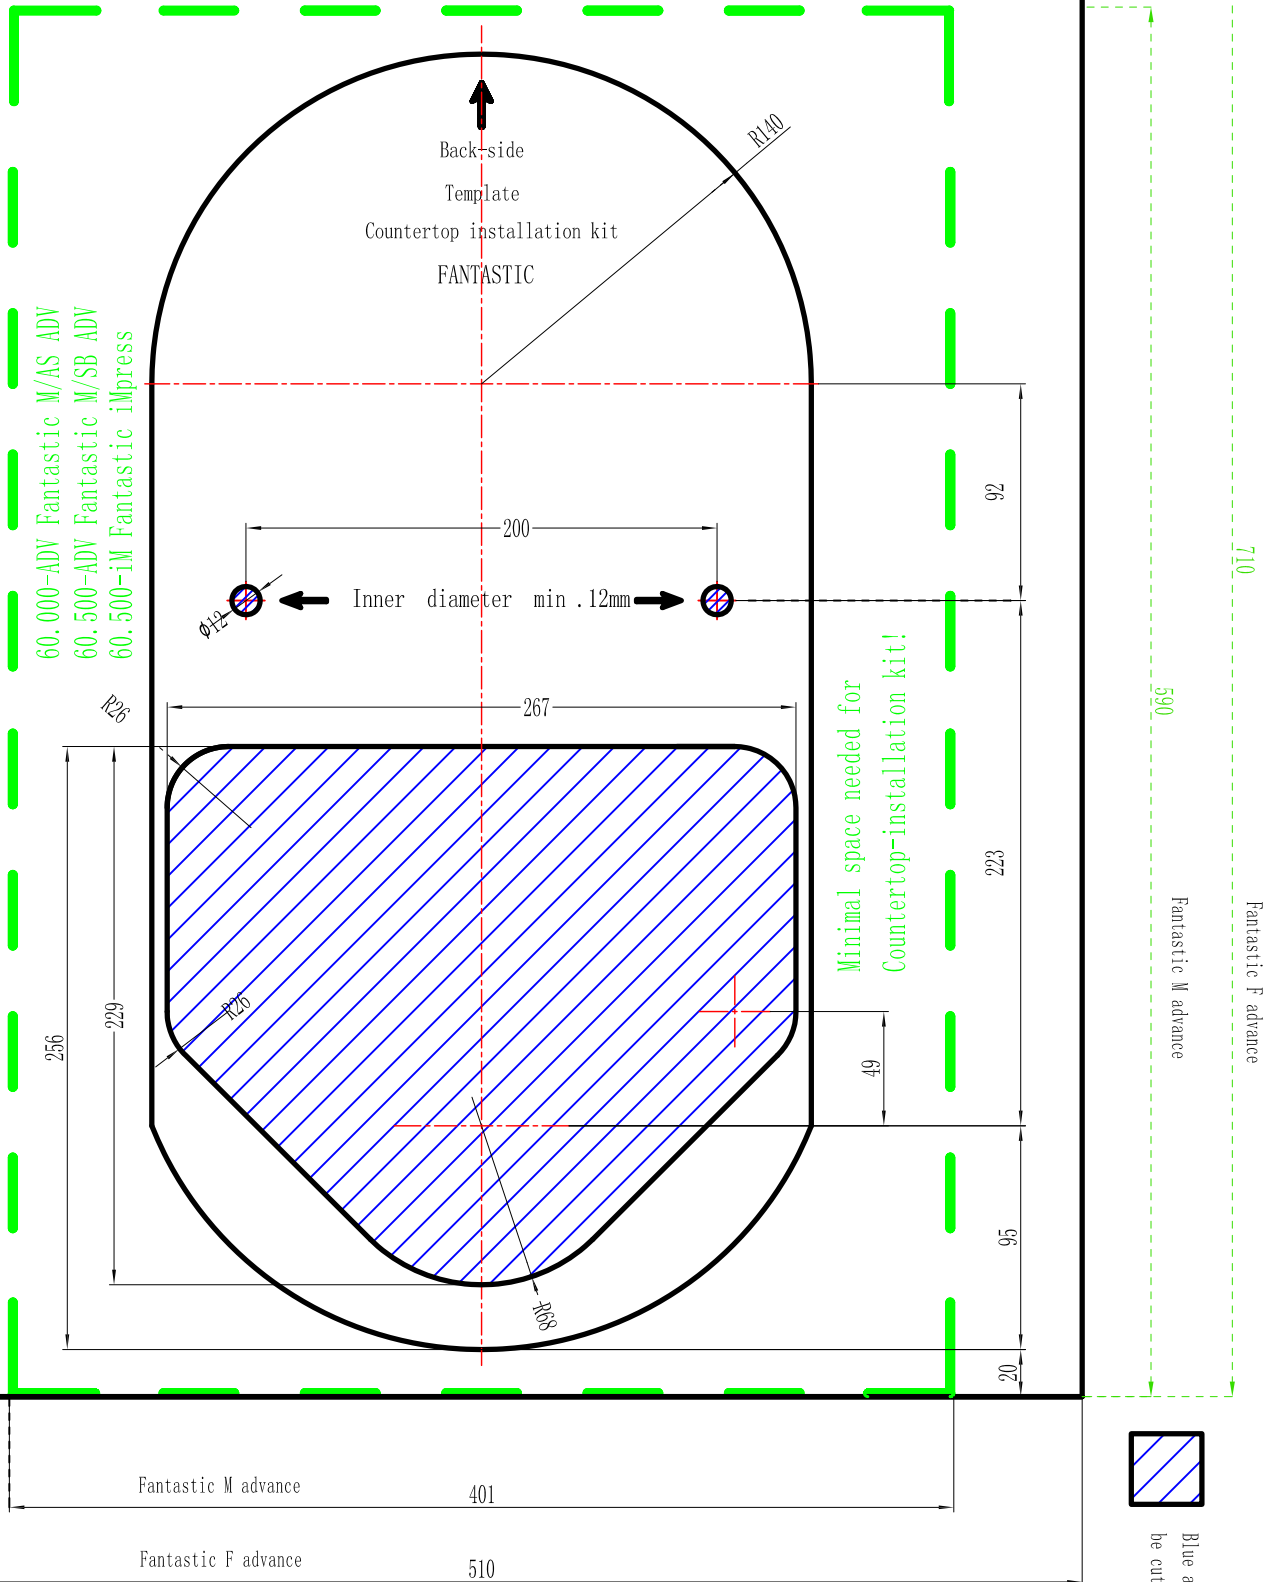

Extra space only needed for
 40.000-ADV Fantastic F/Digi ADV
 40.500-ADV Fantastic F/SB ADV
 40.500-eX Fantastic eXpress

60.000-ADV Fantastic M/AS ADV
 60.500-ADV Fantastic M/SB ADV
 60.500-iM Fantastic iMpress

Blue area to be cut out

Countertop installation kit - Section view
Citrocasa Fantastic M/SB + M/AS Advance

Unit: mm